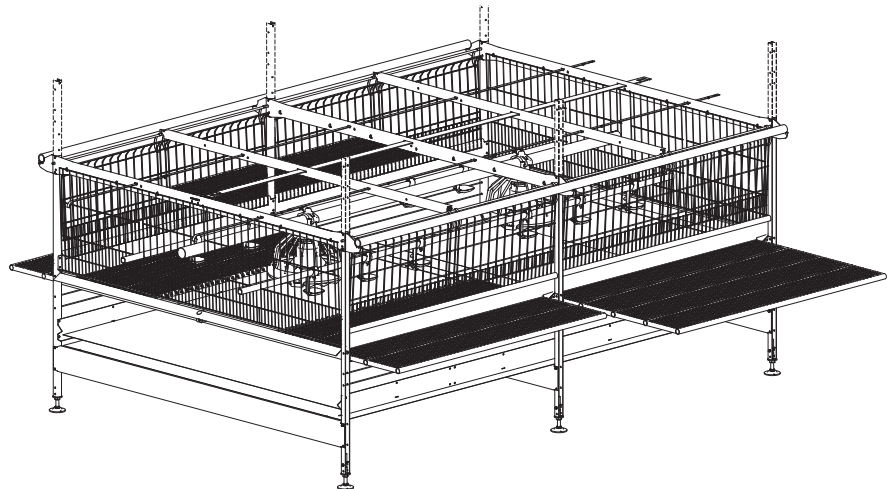

Quick moving-out of broilers complete rows or sections

Recommended broiler numbers per compartment based on the bird weight (50 kg/m² = 192 kg/cage)

Final weight (g)	No. of birds/compartment	No. of birds/feed pan	No. of birds/drinker
1500	128	64	10.7
1800	106	53	8.8
2250	85	42.5	7
2500	76	38	6.3
2800	68	34	5.7
3000	64	32	5.3